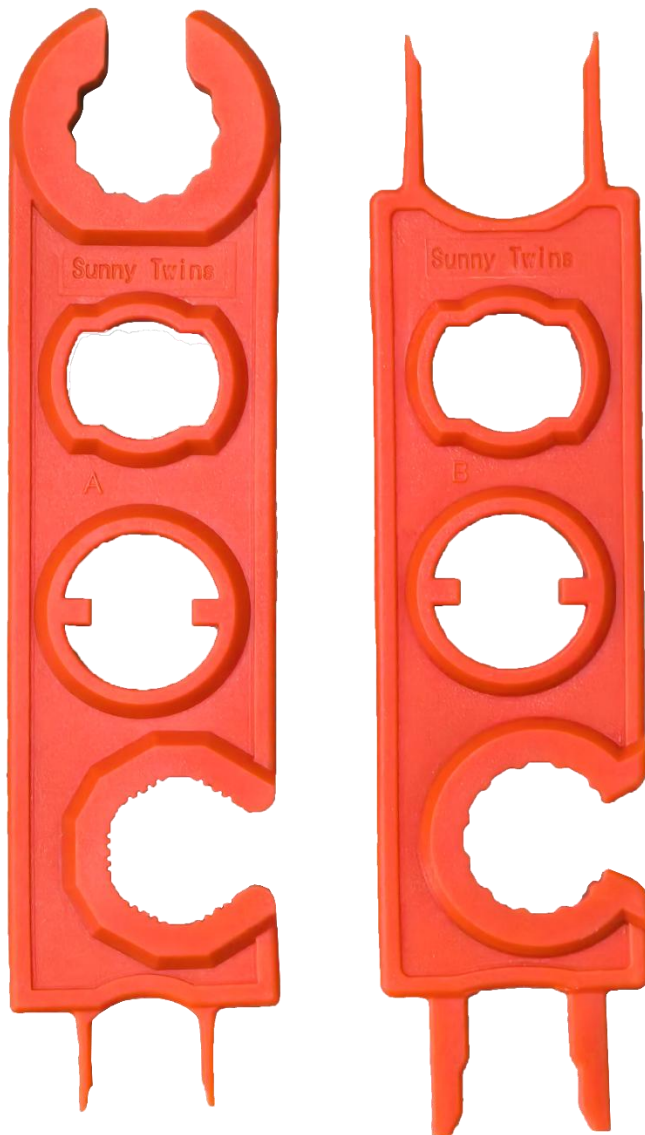

Pro'sKit[®]

HW-S5P02

Sunny Twins PV Special Tool

User Manual

1st Edition, 2026

©2026 Copyright by Prokit's Industries Co., Ltd.

Product introduction

HW-S5P02 Sunny Twins is a multi-functional tool specially developed for assembly and disassembly for PV connectors. It is made of a special composite plastic material by injection molding, and the product has the characteristics of high rigidity and high toughness.

1. Product advantages:

① Complete functions

It is suitable for the installation and disassembly of most main PV connectors on the market, and it solves the common problem that the wrench has a single use function and is incompatible with each other connectors.

② Special material

It solves the problems of the common plastic wrench being soft, screw nut being easy to slip and not tight.

3. Product parameter:

Name	Sunny Twins PV special tool
Main material	PA
Length	143.5mm
Width	35mm
Thickness	8mm
Color	Orange
Ambient temperature	-20~80°C
Heat distortion temperature	130°C

一、产品简介

HW-S5P02 Sunny Twins 是针对光伏连接器组装、拆卸专门研制的一款多功能工具。它是由一种特殊的复合型塑胶材料注塑制成，产品具有高刚性和高韧性的特点。

2. 产品优点：

① 功能齐全

它适用于市场上大部份主流光伏连接器的安装与拆卸，解决了普遍存在的扳手用途单一且互不兼容的问题。

② 特殊材质

解决了普通塑胶扳手偏软、拧螺帽易打滑、拧不紧等问题。

3. 产品参数：