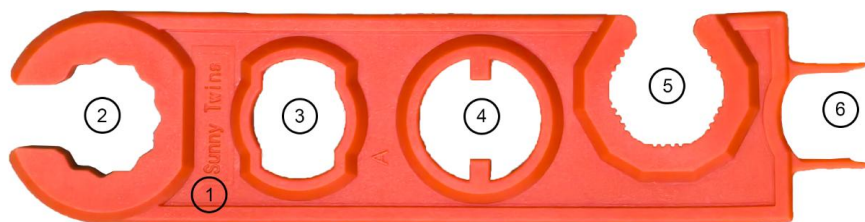

Pro'sKit[®]

HW-S5P02

Sunny Twins PV Special Tool

User Manual

1st Edition, 2026

©2026 Copyright by Prokit's Industries Co., Ltd.

Product introduction

HW-S5P02 Sunny Twins is a multi-functional tool specially developed for assembly and disassembly for PV connectors. It is made of a special composite plastic material by injection molding, and the product has the characteristics of high rigidity and high toughness.

1. Product advantages:

① Complete functions

It is suitable for the installation and disassembly of most main PV connectors on the market, and it solves the common problem that the wrench has a single use function and is incompatible with each other connectors.

② Special material

It solves the problems of the common plastic wrench being soft, screw nut being easy to slip and not tight.

3. Product parameter:

Name	Sunny Twins PV special tool
Main material	PA
Length	143.5mm
Width	35mm
Thickness	8mm
Color	Orange
Ambient temperature	-20~80°C
Heat distortion temperature	130°C

Product applications

① Tool name: Sunny Twins

② Instructions Suitable models: 1000V/1500V PV connector

③ Instructions Suitable models: 1000V PV connector

④ Instructions Suitable models: 1500V PV connector